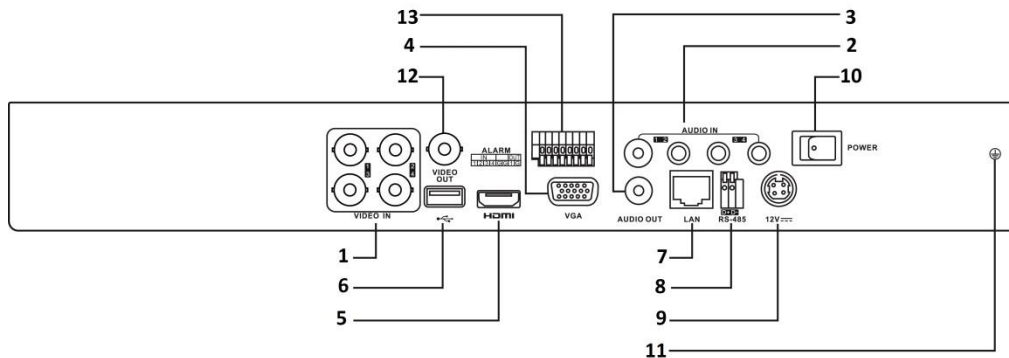

Physical Interfaces

NOTE

The rear panels of DS-7208/7216HUHI-F2/N provide 8/16 video input interfaces.

Index	Description	Index	Description
1	VIDEO IN	8	RS-485 Serial Interface
2	AUDIO IN, RCA Connector	9	12 VDC Power Input
3	AUDIO OUT, RCA Connector	10	Power Switch
4	VGA Interface	11	GND
5	HDMI Interface	12	VIDEO OUT
6	USB Interface	13	Alarm In/Out
7	LAN Network Interface		

Distributed by

Available Models

DS-7204HUHI-F2/N, DS-7208HUHI-F2/N, DS-7216HUHI-F2/N

HIKVISION®

Headquarters

No.555 Qianmo Road, Binjiang District,
Hangzhou 310051, China
T +86-571-8807-5998
overseasbusiness@hikvision.com

Hikvision USA
T +1-909-895-0400
sales.usa@hikvision.com

Hikvision Italy
T +39-0438-6902
info.it@hikvision.com

Hikvision Singapore
T +65-6684-4718
sg@hikvision.com

Hikvision Africa
T +27 (0) 0351172
sale.africa@hikvision.com

Hikvision Europe
T +31-23-55-42-770
info.eu@hikvision.com

Hikvision France
T +33(0)1-85-330-450
info.fr@hikvision.com

Hikvision Oceania
T +61-2-8599-4233
salesau@hikvision.com

Hikvision Hong Kong
T +852-2151-1761

Hikvision Middle East
T +971-4-8816086
salesme@hikvision.com

Hikvision Spain
T +34-91-737-16-55
info.es@hikvision.com

Hikvision Canada
T +1-909-895-0400
sales.usa@hikvision.com

Hikvision Russia
T +7-495-669-67-99
saleru@hikvision.com

Hikvision Poland
T +48-22-460-01-50
poland@hikvision.com

Hikvision Korea
T +82-31-731-8841
sales.korea@hikvision.com

Hikvision India
T +91-22-28469900
sales@pramahikvision.com

Hikvision UK
T +01628-902140
support.uk@hikvision.com

Hikvision Brazil
T +55 11 3318-0050
Latam.support@hikvision.com